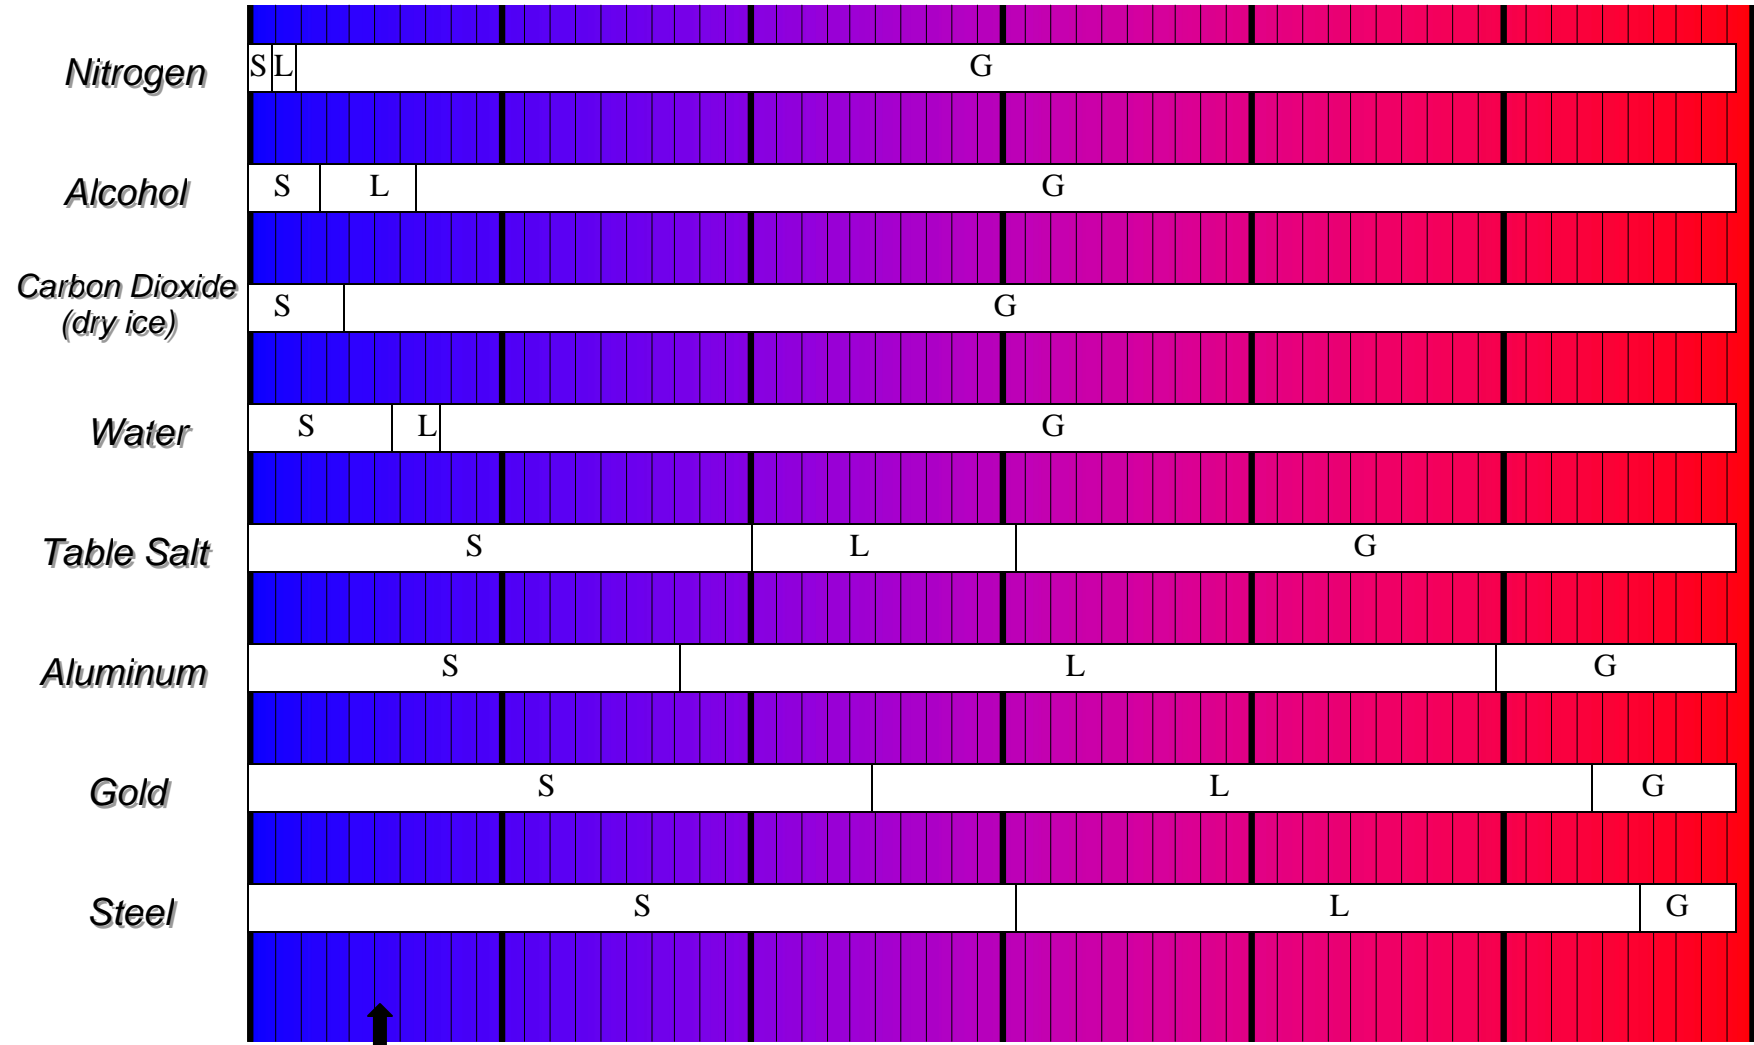

COLD

HOT

-459°F
Absolute Zero!!!
Nothing can be colder.

0°F 500°F 1500°F 2500°F 3500°F 4500°F 5500°F

Keeps on going forever...